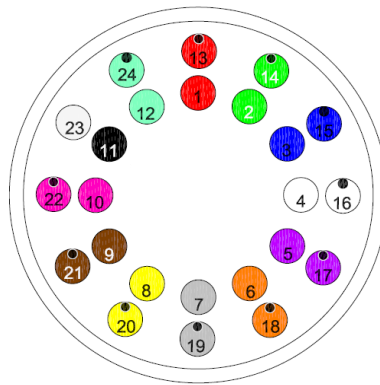

Type:	Colors code - fiber optic_T	REV: 1
Issued:	16/12/2013	SK
Modified:	21/04/2017	AM

## T-TELECOM – cables range.

### T-FIBER OPTIC – Color Code

FIBER COLORS IDENTIFICATION: <span style="float: right;">(*) one black mark</span>												
Standard	Fiber Color Code (according to IEC 60304):											
<b>Fibre 01-12</b>	1	2	3	4	5	6	7	8	9	10	11	12
Code												
Colour	Red	Green	Blue	White	Violet	Orange	Grey	Yellow	Brown	Pink	Black	Aqua
<b>Fibre 13-24</b>	13	14	15	16	17	18	19	20	21	22	23	24
Code												
Colour	Red*	Green*	Blue*	White*	Violet*	Orange*	Grey*	Yellow*	Brown*	Pink*	Natural	Aqua*

\* Fiber with black ring for identification fibers 13-24.