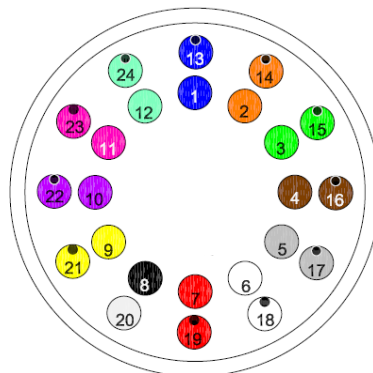

#### TUBES COLOUR CODE FOR CABLES WITH UP TO 36 TUBES (WITH ADDITIONAL MARKING, WHICH CAN BE CUSTOMIZED)

Nr. RAL	5015	2008	6018	8003	7000	9003	3000	9005	1021	4005	3015	6027
Tube number	1	2	3	4	5	6	7	8	9	10	11	12
Tube colour	Blue	Orange	Green	Brown	Slate	White	Red	Black	Yellow	Violet	Pink	Aqua
Tube number	13	14	15	16	17	18	19	20	21	22	23	24
Tube colour	Blue	Orange	Green	Brown	Slate	White	Red	Black	Yellow	Violet	Pink	Aqua

#### EXAMPLES FOR CABLES WITH A MULTI-LAYER CONSTRUCTION:

Tube number	1	2	3	4	5	6	1 Layer												
Tube colour	Blue	Orange	Green	Brown	Slate	White													
Tube number	1	2	3	4	5	6	7	8	9	10	11	12	2 Layer						
Tube colour	Blue	Orange	Green	Brown	Slate	White	Red	Black	Yellow	Violet	Pink	Aqua							
Tube number	1	2	3	4	5	6	7	8	9	10	11	12	13	14	15	16	17	18	3 Layer
Tube colour	Blue	Orange	Green	Brown	Slate	White	Red	Black	Yellow	Violet	Pink	Aqua	Blue	Orange	Green	Brown	Slate	White	

#### OR

Tube number	1	2	3	4	5	6	7	8	9	1 Layer									
Tube colour	Blue	Orange	Green	Brown	Slate	White	Red	Black	Yellow										
Tube number	1	2	3	4	5	6	7	8	9	10	11	12	13	14	15	2 Layer			
Tube colour	Blue	Orange	Green	Brown	Slate	White	Red	Black	Yellow	Violet	Pink	Aqua	Blue	Orange	Green				

## T2-FIBER OPTIC – Color Code

<b>Option 2</b>	<b>Fiber Color Code (according to EIA 598A):</b>											
<b>Fibre 01-12</b>	1	2	3	4	5	6	7	8	9	10	11	12
Code	1	2	3	4	5	6	7	8	9	10	11	12
Colour	Blue	Orange	Green	Brown	Grey	White	Red	Black	Yellow	Violet	Pink	Aqua
<b>Fibre 13-24</b>	13	14	15	16	17	18	19	20	21	22	23	24
Code	13	14	15	16	17	18	19	20	21	22	23	24
Colour	Blue*	Orange*	Green*	Brown*	Grey*	White*	Red*	Natural	Yellow*	Violet*	Pink*	Aqua*