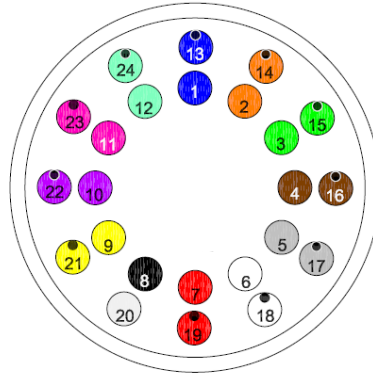

Type:	Colors code T2	REV: 1
Issued:	13/09/2017	AM
Modified:		

## T2-TELECOM – Telcordia Color Code.

### T2-FIBER OPTIC – Color Code

Option 2 Fiber Color Code (according to EIA 598A):												
Fibre 01-12	1	2	3	4	5	6	7	8	9	10	11	12
Code	1	2	3	4	5	6	7	8	9	10	11	12
Colour	Blue	Orange	Green	Brown	Grey	White	Red	Black	Yellow	Violet	Pink	Aqua
Fibre 13-24	13	14	15	16	17	18	19	20	21	22	23	24
Code	1	2	3	4	5	6	7	8	9	10	11	12
Colour	Blue*	Orange*	Green*	Brown*	Grey*	White*	Red*	Natural	Yellow*	Violet*	Pink*	Aqua*

\* Fiber with black ring for identification fibers 13-24.