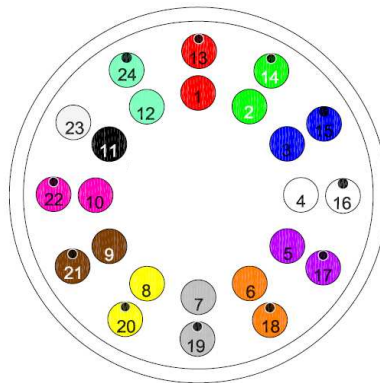

Type:	Colors code - fiber optic_TT	REV: 1.1
Issued:	16/12/2013	SK
Modified:	14/07/2021	WW

### T-FIBER OPTIC – Color Code

FIBER COLORS IDENTIFICATION:												
Standard												(*) one black mark
Fiber Color Code (according to IEC 60304):												
<b>Fibre 01-12</b>	1	2	3	4	5	6	7	8	9	10	11	12
Code												
Colour	Red	Green	Blue	White	Violet	Orange	Grey	Yellow	Brown	Pink	Black	Aqua
<b>Fibre 13-24</b>	13	14	15	16	17	18	19	20	21	22	23	24
Code												
Colour	Red*	Green*	Blue*	White*	Violet*	Orange*	Grey*	Yellow*	Brown*	Pink*	Natural	Aqua*

### T-LOOSE TUBES / Modules / Buffers – Color Code

Standard												
Tubes Color Code (according to IEC 60304):												
<b>Tube</b>	1	2	3	4	5	6	7	8	9	10	11	12
Code												
Colour	Red	Green	Blue	White	Violet	Orange	Grey	Yellow	Brown	Pink	Black	Aqua

\*\* For the cable with a multi-layer construction color of the tubes will be repeated in second layer.

\*\*\* In case of lower fiber count some tubes can be replaced by fillers.