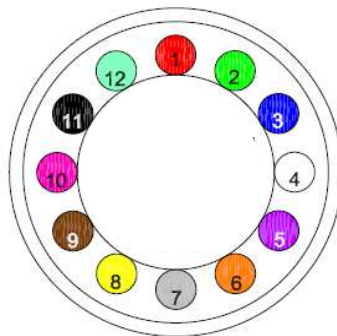

### T-FIBER OPTIC – Color Code

FIBER COLORS IDENTIFICATION:												
Standard												(*) one black mark
Fiber Color Code (according to IEC 60304):												
<b>Fibre 01-12</b>	1	2	3	4	5	6	7	8	9	10	11	12
Code												
Colour	Red	Green	Blue	White	Violet	Orange	Grey	Yellow	Brown	Pink	Black	Aqua
<b>Fibre 13-24</b>	13	14	15	16	17	18	19	20	21	22	23	24
Code												
Colour	Red*	Green*	Blue*	White*	Violet*	Orange*	Grey*	Yellow*	Brown*	Pink*	Natural	Aqua*

\* Fiber with black ring for identification fibers 13-24.

### T-LOOSE TUBES / Modules / Buffers – Color Code

Standard												
Tubes Color Code (according to IEC 60304):												
<b>Tube</b>	1	2	3	4	5	6	7	8	9	10	11	12
Code												
Colour	Red	Green	Blue	White	Violet	Orange	Grey	Yellow	Brown	Pink	Black	Aqua

\*\* For the cable with a multi-layer construction color of the tubes will be repeated in second layer.

\*\*\* In case of lower fiber count some tubes can be replaced by fillers.