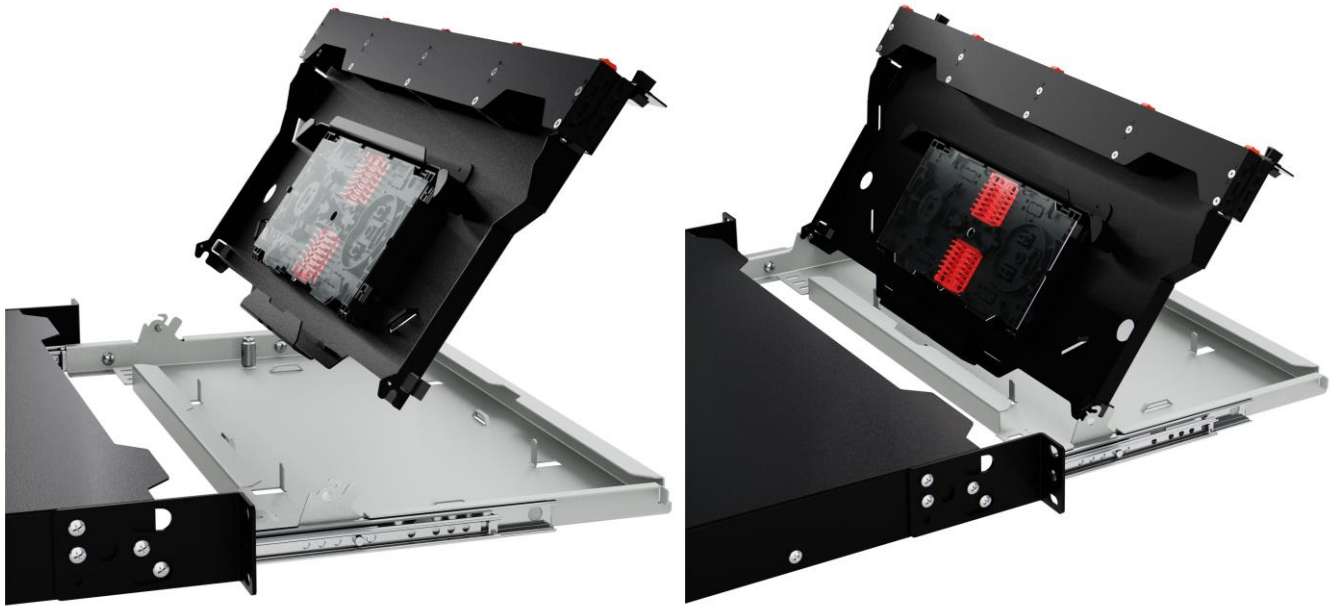

Type:	Dual section Patch panel FO HD 1U	
Ref:	XEUx, see order information	REV: 1.2
Date:	07.09.2022	AŁ
Modification:	23.07.2024	DP

Fibrain HD 1U dual section patch panel for 48 splices

DESCRIPTION:

- Height 1U, dual section patch panel:
 - 0.5U – section for cable tube reserve
 - 0.5U – removable section for adapters and splice cassette
- Maximum adapter capacity: 48xSC SX/ LC DX/ E2000 (4 adapter holders)
- Maximum splice capacity: 48
- Full extension on telescopic rails
- Holder for cable central member element
- Range of supported connectors: LCdx, SC, E2000 – MM/SM

TECHNICAL SPECIFICATION:

Height	1 U
Width	19"
Depth	260mm
Material	Powder painted steel

CONFIGURATION:

Number of ports	LC DX adapter number	SC, E2000 adapter number
6	-	6
12	6	12
24	12	24
48	24	48

Type:	Dual section Patch panel FO HD 1U	
Ref:	XEUx, see order information	REV: 1.2
Date:	07.09.2022	Atł
Modification:	23.07.2024	DP

ORDERING:

XEU10-AB-CD

Ordering syntax

Parch panel equipped in 2 SCM-A-24H splice cassettes, quantity, type of adapters and pigtails according to syntax below:

A – Connector type	2 – LC PC 3 – LC APC 4 – SC PC 5 – SC APC 6 – E2000 PC 7 – E2000 APC
B – Connector class	1 - Gold
C – Fiber type	A – MM OM1 B – MM OM2 C – MM OM3 D – MM OM4 H – MM OM5 I – 657A1 J – 657A2
D – Number of ports	A – 6 B – 12 C – 24 D – 48