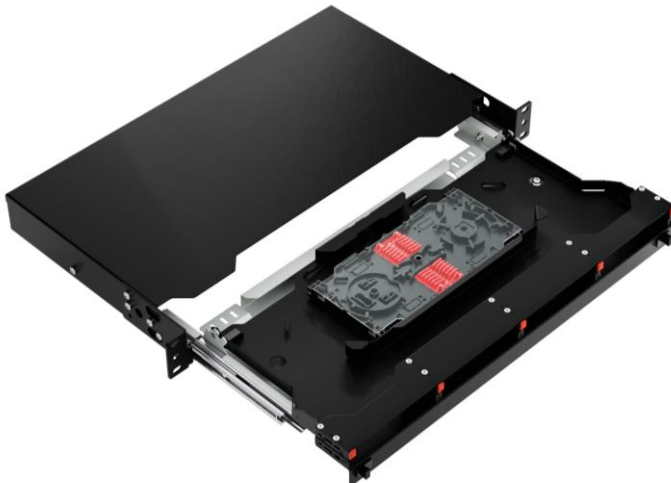

Type:	Dual section Patch panel FO HD 1U	
Ref:	XEUx, see order information	REV: 1.2
Date:	07.09.2022	AŁ
Modification:	23.07.2024	DP

Fibrain HD 1U dual section patch panel for 48 splices

DESCRIPTION:

- Height 1U, dual section patch panel:
 - 0.5U – section for cable tube reserve
 - 0.5U – removable section for adapters and splice cassette
- Maximum adapter capacity: 48xSC SX/ LC DX/ E2000 (4 adapter holders)
- Maximum splice capacity: 48
- Full extension on telescopic rails
- Holder for cable central member element
- Range of supported connectors: LCdx, SC, E2000 – MM/SM

TECHNICAL SPECIFICATION:

Height	1 U
Width	19"
Depth	260mm
Material	Powder painted steel

CONFIGURATION:

Number of ports	LC DX adapter number	SC, E2000 adapter number
6	-	6
12	6	12
24	12	24
48	24	48

Type:	Dual section Patch panel FO HD 1U	
Ref:	XEUx, see order information	REV: 1.2
Date:	07.09.2022	Atł
Modification:	23.07.2024	DP

ORDERING:

XEU10-AB-CD

Ordering syntax

Parch panel equipped in 2 SCM-A-24H splice cassettes, quantity, type of adapters and pigtails according to syntax below:

A – Connector type	2 – LC PC 3 – LC APC 4 – SC PC 5 – SC APC 6 – E2000 PC 7 – E2000 APC
B – Connector class	1 - Gold
C – Fiber type	A – MM OM1 B – MM OM2 C – MM OM3 D – MM OM4 H – MM OM5 I – 657A1 J – 657A2
D – Number of ports	A – 6 B – 12 C – 24 D – 48