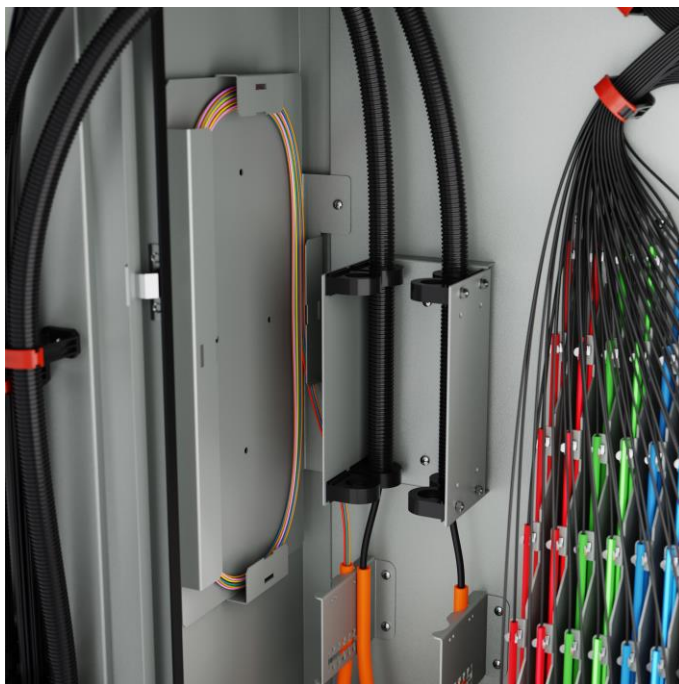

Type:	Outdoor fiber optic cabinets	
Ref:	FDH-S1-x, see ordering information	REV: 1.0
Date:	20.06.2023	DP
Modification:	-	-

FTTH Solutions

Fibrain outdoor fiber optic cabinet FDH-S1

DESCRIPTION:

- Scalable system.
- Various size and designs that can be made as required
- Up to 1728 splices
- Up to 144 SCM-C splice cassettes
- Special holders for microducts and cables
- Door open at angle of 180°
- Locked with key
- Dedicated place to store spare cable and drop cables

TECHNICAL SPECIFICATION:

Technical data	FDH-S1
Maximum number of splices	1728
Maximum number of cassettes	144
Quantity of drop cable entries (diameter up to 16mm)	102
Quantity of inline cable entries (diameter up to 25mm)	16
Cabinet dimensions with basis (W)x(H)x(D) [mm]	750x1510x320
Housing material	Galvanized and powder coated steel
Impact protection	IK10
Ingress protection	IP54

Type:	Outdoor fiber optic cabinets	
Ref:	FDH-S1-x, see ordering information	REV: 1.0
Date:	20.06.2023	DP
Modification:	-	-

FTTH Solutions

ORDERING INFORMATION:

FDH-S1-AAA

Ordering syntax:

AAA – Splice cassette quantity