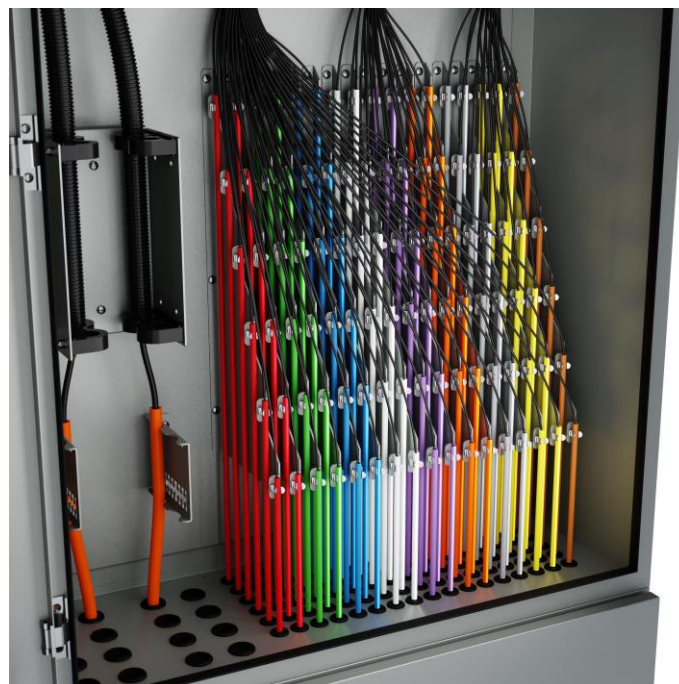

Type:	Outdoor fiber optic cabinets	
Ref:	FDH-S1-x, see ordering information	REV: 1.0
Date:	20.06.2023	DP
Modification:	-	-

FTTH Solutions

Fibrain outdoor fiber optic cabinet FDH-S1

DESCRIPTION:

- Scalable system.
- Various size and designs that can be made as required
- Up to 1728 splices
- Up to 144 SCM-C splice cassettes
- Special holders for microducts and cables
- Door open at angle of 180°
- Locked with key
- Dedicated place to store spare cable and drop cables

TECHNICAL SPECIFICATION:

Technical data	FDH-S1
Maximum number of splices	1728
Maximum number of cassettes	144
Quantity of drop cable entries (diameter up to 16mm)	102
Quantity of inline cable entries (diameter up to 25mm)	16
Cabinet dimensions with basis (W)x(H)x(D) [mm]	750x1510x320
Housing material	Galvanized and powder coated steel
Impact protection	IK10
Ingress protection	IP54

Type:	Outdoor fiber optic cabinets	
Ref:	FDH-S1-x, see ordering information	REV: 1.0
Date:	20.06.2023	DP
Modification:	-	-

FTTH Solutions

ORDERING INFORMATION:

FDH-S1-AAA

Ordering syntax:

AAA – Splice cassette quantity