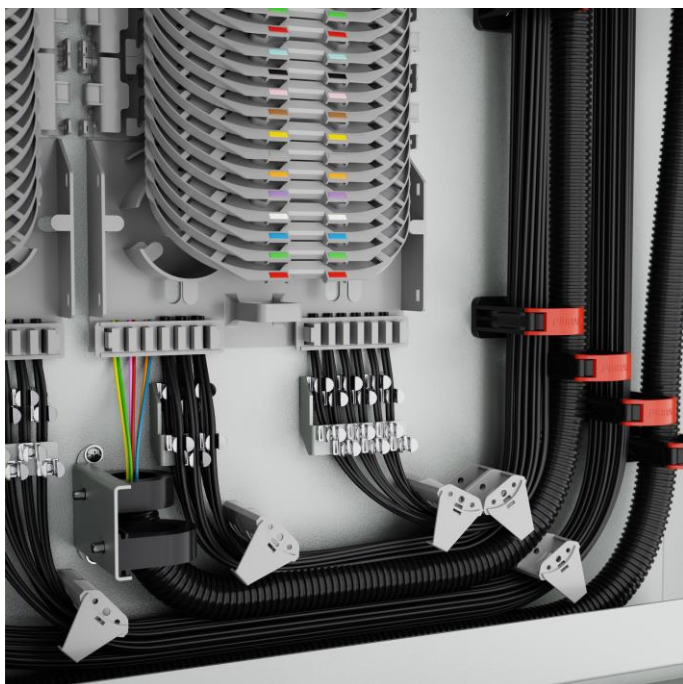

Type:	Outdoor fiber optic cabinets	
Ref:	FDH-S1-x, see ordering information	REV: 1.0
Date:	20.06.2023	DP
Modification:	-	-

FTTH Solutions

Fibrain outdoor fiber optic cabinet FDH-S1

DESCRIPTION:

- Scalable system.
- Various size and designs that can be made as required
- Up to 1728 splices
- Up to 144 SCM-C splice cassettes
- Special holders for microducts and cables
- Door open at angle of 180°
- Locked with key
- Dedicated place to store spare cable and drop cables

TECHNICAL SPECIFICATION:

Technical data	FDH-S1
Maximum number of splices	1728
Maximum number of cassettes	144
Quantity of drop cable entries (diameter up to 16mm)	102
Quantity of inline cable entries (diameter up to 25mm)	16
Cabinet dimensions with basis (W)x(H)x(D) [mm]	750x1510x320
Housing material	Galvanized and powder coated steel
Impact protection	IK10
Ingress protection	IP54

Type:	Outdoor fiber optic cabinets	
Ref:	FDH-S1-x, see ordering information	REV: 1.0
Date:	20.06.2023	DP
Modification:	-	-

FTTH Solutions

ORDERING INFORMATION:

FDH-S1-AAA

Ordering syntax:

AAA – Splice cassette quantity